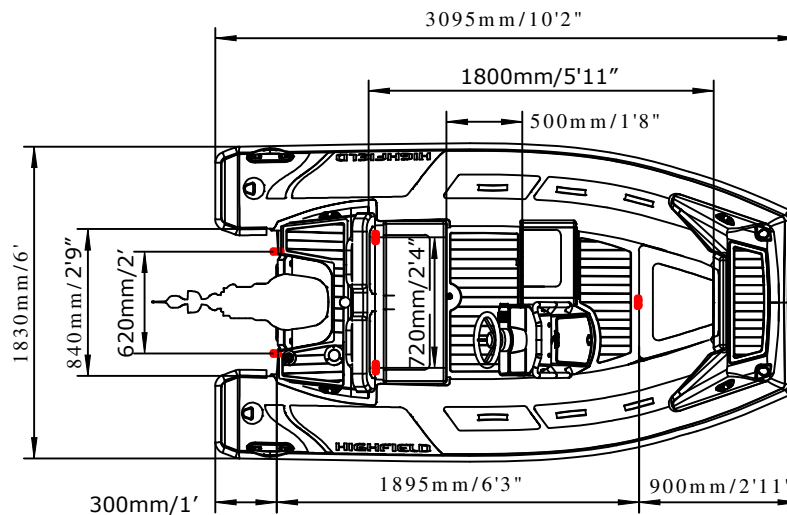

SPORT 300

SPECIFICATIONS

SPECIFICATIONS AND MAXIMUM CAPACITIES (Subject to change without notice. Tolerances: dimensions ±3%, weights ±5%)

MODEL	ISO 6185 PART	ISO 6185	Occupants		#	Weight		Shaft	Outboard Engine		Sundeck		Tow post		Rollbar		Wet Weight (Approximate) 30HP (22.38KW) + Fuel		AIR CHAMBERS	Pressure			
			KG	LB		KG	LB		KG	LB	KG	LB	KG	LB	KG	LB	KG	LB		PSI	BAR		
SPORT 300	3	C	464	1023	4	300	661.4	L	22.38	30	124.1	274	151	333	/	/	/	/	275.1	606.5	3	3.63	0.25

Boat weight includes: console