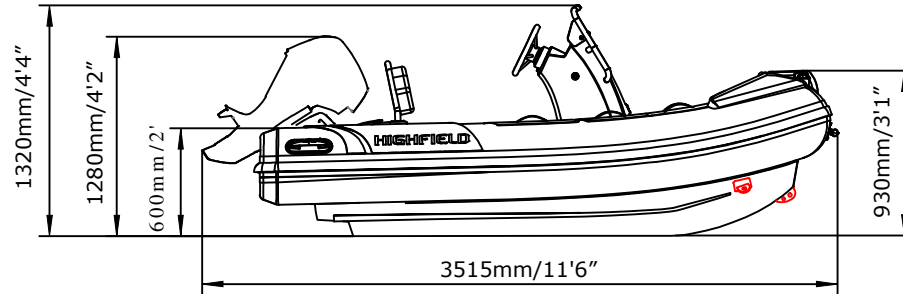

SPORT 300

SPECIFICATIONS

SPECIFICATIONS AND MAXIMUM CAPACITIES (Subject to change without notice. Tolerances: dimensions ±3%, weights ±5%)

MODEL	ISO 6185 PART	ISO 6185	Occupants		#	Weight		Shaft	Outboard Engine		Sundeck		Tow post		Rollbar		Wet Weight (Approximate) 30HP (22.38KW) + Fuel		AIR CHAMBERS	Pressure			
			KG	LB		KG	LB		KG	LB	KG	LB	KG	LB	KG	LB	KG	LB		PSI	BAR		
SPORT 300	3	C	464	1023	4	300	661.4	L	22.38	30	124.1	274	151	333	/	/	/	/	275.1	606.5	3	3.63	0.25

Boat weight includes: console