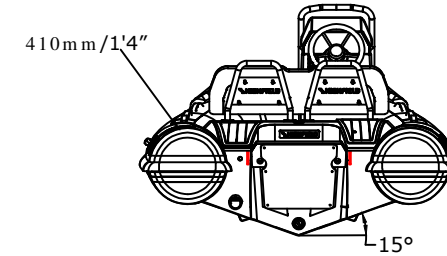

SPORT 300

SPECIFICATIONS

SPECIFICATIONS AND MAXIMUM CAPACITIES (Subject to change without notice. Tolerances: dimensions ±3%, weights ±5%)

MODEL	ISO 6185 PART	ISO 6185	Occupants		#	Weight		Shaft	Outboard Engine		Sundeck		Tow post		Rollbar		Wet Weight (Approximate) 30HP (22.38KW) + Fuel		AIR CHAMBERS	Pressure			
			KG	LB		KG	LB		KG	LB	KG	LB	KG	LB	KG	LB	KG	LB		PSI	BAR		
SPORT 300	3	C	464	1023	4	300	661.4	L	22.38	30	124.1	274	151	333	/	/	/	/	275.1	606.5	3	3.63	0.25

Boat weight includes: console