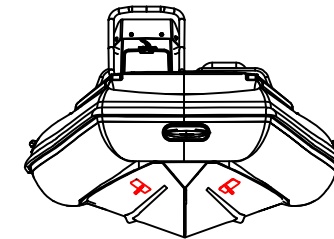

SPORT 300

SPECIFICATIONS

SPECIFICATIONS AND MAXIMUM CAPACITIES (Subject to change without notice. Tolerances: dimensions ±3%, weights ±5%)

MODEL	ISO 6185 PART	ISO 6185	Occupants		#	Weight		Shaft	Outboard Engine		Sundeck		Tow post		Rollbar		Wet Weight (Approximate) 30HP (22.38KW) + Fuel		AIR CHAMBERS	Pressure			
			KG	LB		KG	LB		KG	LB	KG	LB	KG	LB	KG	LB	KG	LB		PSI	BAR		
SPORT 300	3	C	464	1023	4	300	661.4	L	22.38	30	124.1	274	151	333	/	/	/	/	275.1	606.5	3	3.63	0.25

Boat weight includes: console