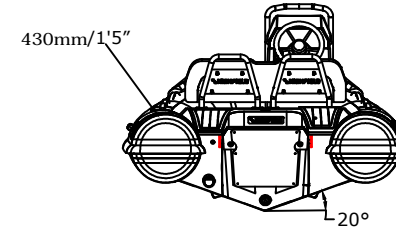

SPORT 330

SPECIFICATIONS

Side View

Top View

SPECIFICATIONS AND MAXIMUM CAPACITIES (Subject to change without notice. Tolerances: dimensions $\pm 3\%$, weights $\pm 5\%$)

MODEL	ISO 1585 PART	ISO 1585					Outboard Engine				Sundeck		Tow post		Rollbar		Wet Weight (Approximate) 30HP (22.38KW) + Fuel		AIR CHAMBERS 						
			KG	LB	#	KG	LB	Shaft	Max power		Max weight		KG	LB	KG	LB	KG	LB		KG	LB	PSI	BAR		
									KW	HP	KG	LB													
SPORT 330	3	C	549	1211	5	375	827	L	22.38	30	124.1	274	199	439	6	13.2	6.5	14.3	/	/	344.9	760	3	3.63	0.25

Boat weight includes: console