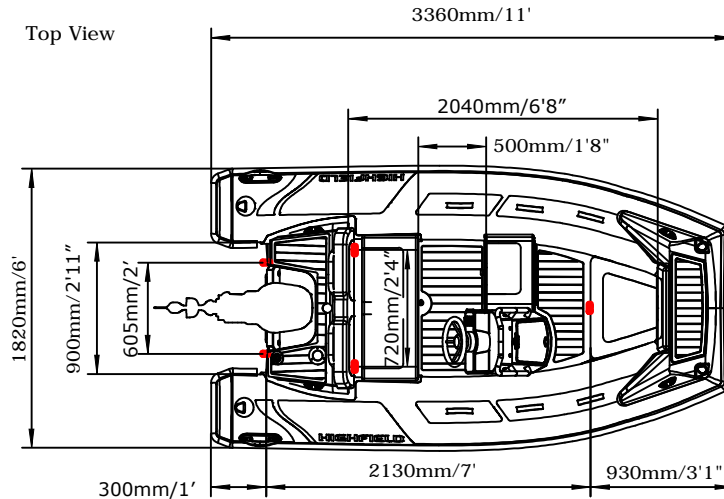

SPORT 330

SPECIFICATIONS

Side View

Top View

SPECIFICATIONS AND MAXIMUM CAPACITIES (Subject to change without notice. Tolerances: dimensions $\pm 3\%$, weights $\pm 5\%$)

MODEL	ISO 1585 PART	ISO 1585					Outboard Engine				Sundeck		Tow post		Rollbar		Wet Weight (Approximate) 30HP (22.38KW) + Fuel		AIR CHAMBERS 						
			KG	LB	#	KG	LB	Shaft	Max power		Max weight		KG	LB	KG	LB	KG	LB		KG	LB	PSI	BAR		
									KW	HP	KG	LB													
SPORT 330	3	C	549	1211	5	375	827	L	22.38	30	124.1	274	199	439	6	13.2	6.5	14.3	/	/	344.9	760	3	3.63	0.25

Boat weight includes: console