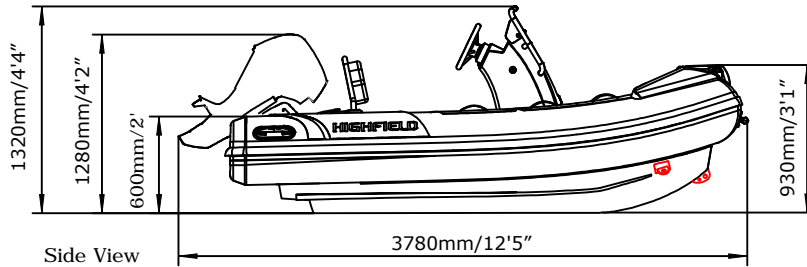

SPORT 330

SPECIFICATIONS

Side View

Top View

SPECIFICATIONS AND MAXIMUM CAPACITIES (Subject to change without notice. Tolerances: dimensions $\pm 3\%$, weights $\pm 5\%$)

MODEL	ISO 1585 PART	ISO 1585					Outboard Engine				Sundeck		Tow post		Rollbar		Wet Weight (Approximate) 30HP (22.38KW) + Fuel		AIR CHAMBERS 						
			KG	LB	#	KG	LB	Shaft	Max power		Max weight		KG	LB	KG	LB	KG	LB		KG	LB	PSI	BAR		
									KW	HP	KG	LB													
SPORT 330	3	C	549	1211	5	375	827	L	22.38	30	124.1	274	199	439	6	13.2	6.5	14.3	/	/	344.9	760	3	3.63	0.25

Boat weight includes: console