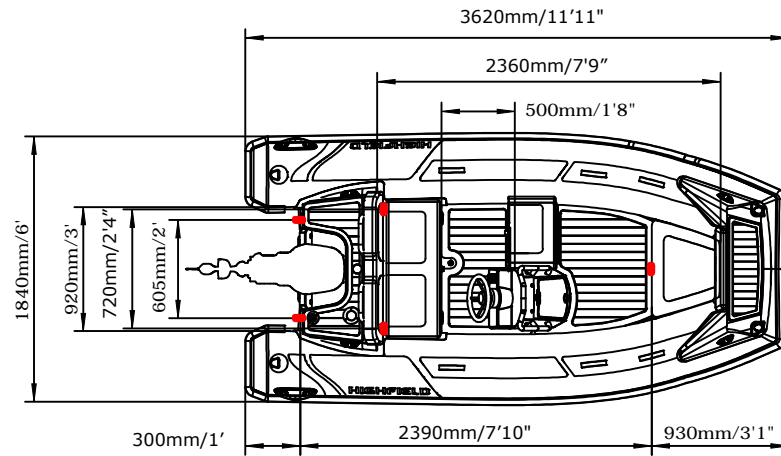

# SPECIFICATIONS

SPECIFICATIONS AND MAXIMUM CAPACITIES (Subject to change without notice. Tolerances: dimensions ±3%, weights ±5%)

MODEL	ISO 6185 PART	ISO 6185					Outboard Engine				Sundeck		Tow post		Rollbar		Wet Weight (Approximate) 30HP (22.38KW) + Fuel		AIR CHAMBERS 						
			KG	LB	#	KG	LB	Shaft	Max power		Max weight		KG	LB	KG	LB	KG	LB		KG	LB	PSI	BAR		
									KW	HP	KG	LB													
SPORT 360	3	C	634	1398	6	450	992	L	29.84	40	124.1	274	215	473	6	13.2	6.5	14.3	/	/	360.7	795	3	3.63	0.25

Boat weight includes: console