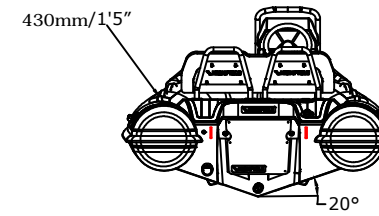

# SPECIFICATIONS

SPECIFICATIONS AND MAXIMUM CAPACITIES (Subject to change without notice. Tolerances: dimensions ±3%, weights ±5%)

MODEL	ISO 6185 PART	ISO 6185					Outboard Engine				Sundeck		Tow post		Rollbar		Wet Weight (Approximate) 30HP (22.38KW) + Fuel		AIR CHAMBERS 						
			KG	LB	#	KG	LB	Shaft	Max power		Max weight		KG	LB	KG	LB	KG	LB		KG	LB	PSI	BAR		
									KW	HP	KG	LB													
SPORT 360	3	C	634	1398	6	450	992	L	29.84	40	124.1	274	215	473	6	13.2	6.5	14.3	/	/	360.7	795	3	3.63	0.25

Boat weight includes: console