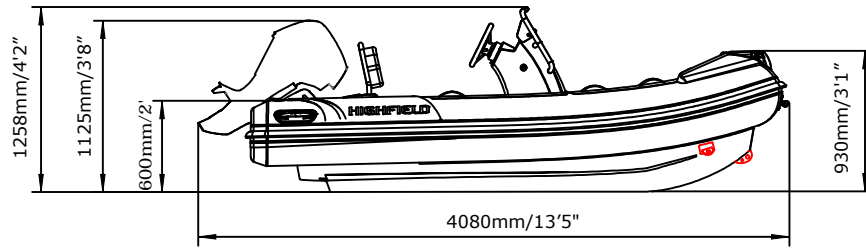

# SPECIFICATIONS

SPECIFICATIONS AND MAXIMUM CAPACITIES (Subject to change without notice. Tolerances: dimensions ±3%, weights ±5%)

MODEL	ISO 6185 PART	ISO 6185					Outboard Engine				Sundeck		Tow post		Rollbar		Wet Weight (Approximate) 30HP (22.38KW) + Fuel		AIR CHAMBERS 						
			KG	LB	#	KG	LB	Shaft	Max power		Max weight		KG	LB	KG	LB	KG	LB		KG	LB	PSI	BAR		
									KW	HP	KG	LB													
SPORT 360	3	C	634	1398	6	450	992	L	29.84	40	124.1	274	215	473	6	13.2	6.5	14.3	/	/	360.7	795	3	3.63	0.25

Boat weight includes: console