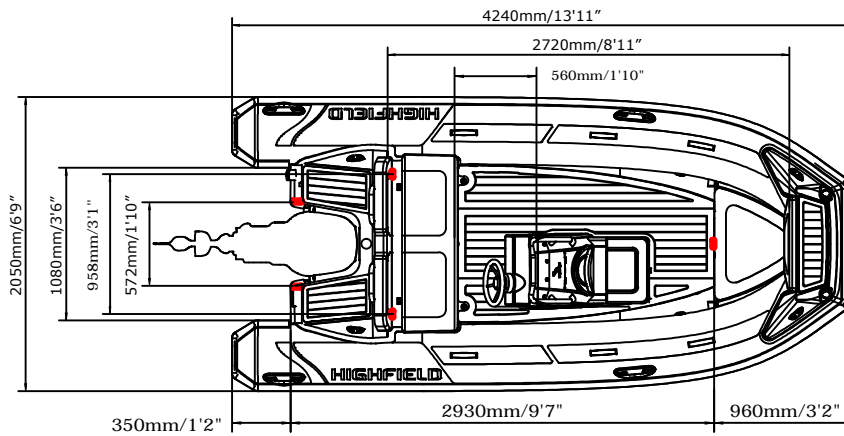

SPORT 420

SPECIFICATIONS

SPECIFICATIONS AND MAXIMUM CAPACITIES (Subject to change without notice. Tolerances: dimensions ±3%, weights ±5%)

MODEL	ISO 6185 PART	ISO 6185					Outboard Engine				Sundeck		Tow post		Rollbar		Wet Weight (Approximate) 30HP (22.38KW) + Fuel		AIR CHAMBERS 						
			KG	LB	#	KG	LB	Shaft	Max power		KG	LB	KG	LB	KG	LB	KG	LB		PSI	BAR				
						KW	HP		KG	LB															
SPORT 420	3	C	791	1744	8	600	1323	L	52.22	70	188.5	416	309	681	9	19.8	6.5	14.3	17.5	38.6	537	1183.9	4	3.63	0.25

Boat weight includes: console