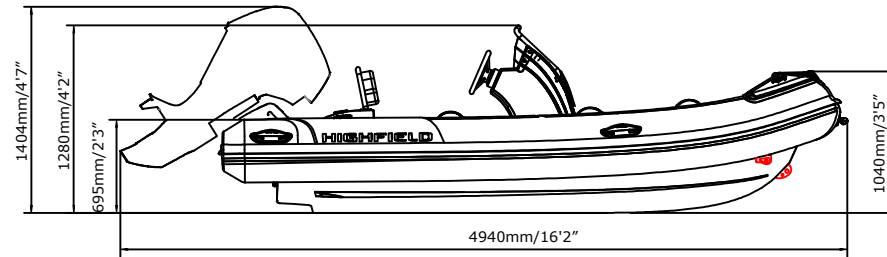

SPORT 420

SPECIFICATIONS

SPECIFICATIONS AND MAXIMUM CAPACITIES (Subject to change without notice. Tolerances: dimensions ±3%, weights ±5%)

MODEL	ISO 6185 PART	ISO 6185					Outboard Engine				Sundeck		Tow post		Rollbar		Wet Weight (Approximate) 30HP (22.38KW) + Fuel		AIR CHAMBERS 						
			KG	LB	#	KG	LB	Shaft	Max power		KG	LB	KG	LB	KG	LB	KG	LB		PSI	BAR				
						KW	HP		KG	LB															
SPORT 420	3	C	791	1744	8	600	1323	L	52.22	70	188.5	416	309	681	9	19.8	6.5	14.3	17.5	38.6	537	1183.9	4	3.63	0.25

Boat weight includes: console