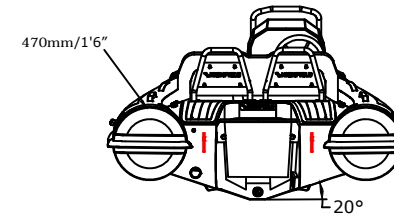

SPORT 420

SPECIFICATIONS

SPECIFICATIONS AND MAXIMUM CAPACITIES (Subject to change without notice. Tolerances: dimensions ±3%, weights ±5%)

MODEL	ISO 6185 PART	ISO 6185					Outboard Engine				Sundeck		Tow post		Rollbar		Wet Weight (Approximate) 30HP (22.38KW) + Fuel		AIR CHAMBERS 						
			KG	LB	#	KG	LB	Shaft	Max power		KG	LB	KG	LB	KG	LB	KG	LB		PSI	BAR				
						KW	HP		KG	LB															
SPORT 420	3	C	791	1744	8	600	1323	L	52.22	70	188.5	416	309	681	9	19.8	6.5	14.3	17.5	38.6	537	1183.9	4	3.63	0.25

Boat weight includes: console