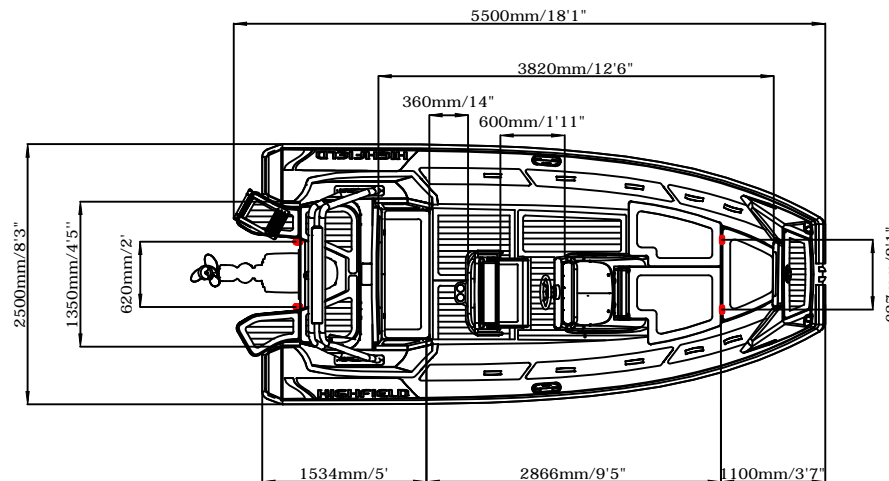

# SPORT 560

# SPECIFICATIONS

SPECIFICATIONS AND MAXIMUM CAPACITIES (Subject to change without notice. Tolerances: dimensions ±3%, weights ±5%)

MODEL	ISO 6185 PART	ISO 6185	Crew		#	Weight		Shaft	Outboard Engine				Sundeck		Tow post		Rollbar		Wet Weight (Approximate) 30HP (22.38KW) + Fuel		AIR CHAMBERS	Pressure			
			KG	LB		KG	LB		KG	LB	KG	LB	KG	LB	KG	LB	KG	LB	PSI	BAR					
			Max power	Max weight		KW	HP		KG	LB	KG	LB	KG	LB	KG	LB	KG	LB	PSI	BAR					
SPORT 560	3	C	1180	2619	12	900	1984	L	85.79	115	260.7	575	581	1280	14	30.9	12.5	27.6	17.5	38.6	917	2021.6	6	3.63	0.25

Boat weight includes: console, seat