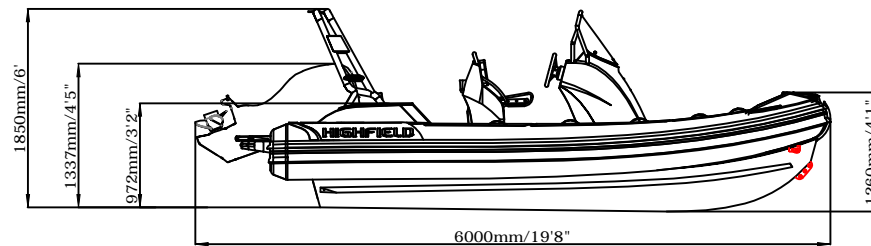

# SPECIFICATIONS

SPECIFICATIONS AND MAXIMUM CAPACITIES (Subject to change without notice. Tolerances: dimensions ±3%, weights ±5%)

MODEL	ISO 6185 PART	ISO 6185	Crew		#	Weight		Shaft	Outboard Engine				Sundeck		Tow post		Rollbar		Wet Weight (Approximate) 30HP (22.38KW) + Fuel		AIR CHAMBERS	Pressure			
			KG	LB		KG	LB		KG	LB	KG	LB	KG	LB	KG	LB	KG	LB	PSI	BAR					
			Max power	Max weight		KW	HP		KG	LB	KG	LB	KG	LB	KG	LB	KG	LB	PSI	BAR					
SPORT 560	3	C	1180	2619	12	900	1984	L	85.79	115	260.7	575	581	1280	14	30.9	12.5	27.6	17.5	38.6	917	2021.6	6	3.63	0.25

Boat weight includes: console, seat