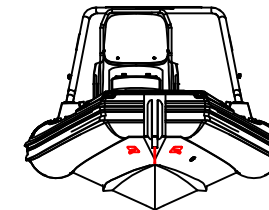

# SPORT 560

# SPECIFICATIONS

SPECIFICATIONS AND MAXIMUM CAPACITIES (Subject to change without notice. Tolerances: dimensions ±3%, weights ±5%)

MODEL	ISO 6185 PART	ISO 6185	Crew		#	Weight		Shaft	Outboard Engine				Sundeck		Tow post		Rollbar		Wet Weight (Approximate) 30HP (22.38KW) + Fuel		AIR CHAMBERS	Pressure			
			KG	LB		KG	LB		KG	LB	KG	LB	KG	LB	KG	LB	KG	LB	PSI	BAR					
			Max power	Max weight		KW	HP		KG	LB	KG	LB	KG	LB	KG	LB	KG	LB	PSI	BAR					
SPORT 560	3	C	1180	2619	12	900	1984	L	85.79	115	260.7	575	581	1280	14	30.9	12.5	27.6	17.5	38.6	917	2021.6	6	3.63	0.25

Boat weight includes: console, seat