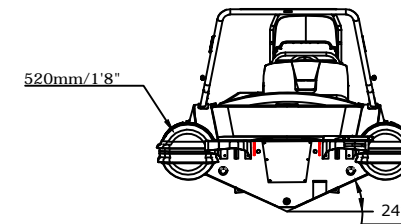

# SPORT 560

# SPECIFICATIONS

SPECIFICATIONS AND MAXIMUM CAPACITIES (Subject to change without notice. Tolerances: dimensions ±3%, weights ±5%)

MODEL	ISO 6185 PART	ISO 6185	Crew		#	Weight		Shaft	Outboard Engine				Sundeck		Tow post		Rollbar		Wet Weight (Approximate) 30HP (22.38KW) + Fuel		AIR CHAMBERS	Pressure			
			KG	LB		KG	LB		KG	LB	KG	LB	KG	LB	KG	LB	KG	LB	PSI	BAR					
			Max power	Max weight		KW	HP		KG	LB	KG	LB	KG	LB	KG	LB	KG	LB	PSI	BAR					
SPORT 560	3	C	1180	2619	12	900	1984	L	85.79	115	260.7	575	581	1280	14	30.9	12.5	27.6	17.5	38.6	917	2021.6	6	3.63	0.25

Boat weight includes: console, seat