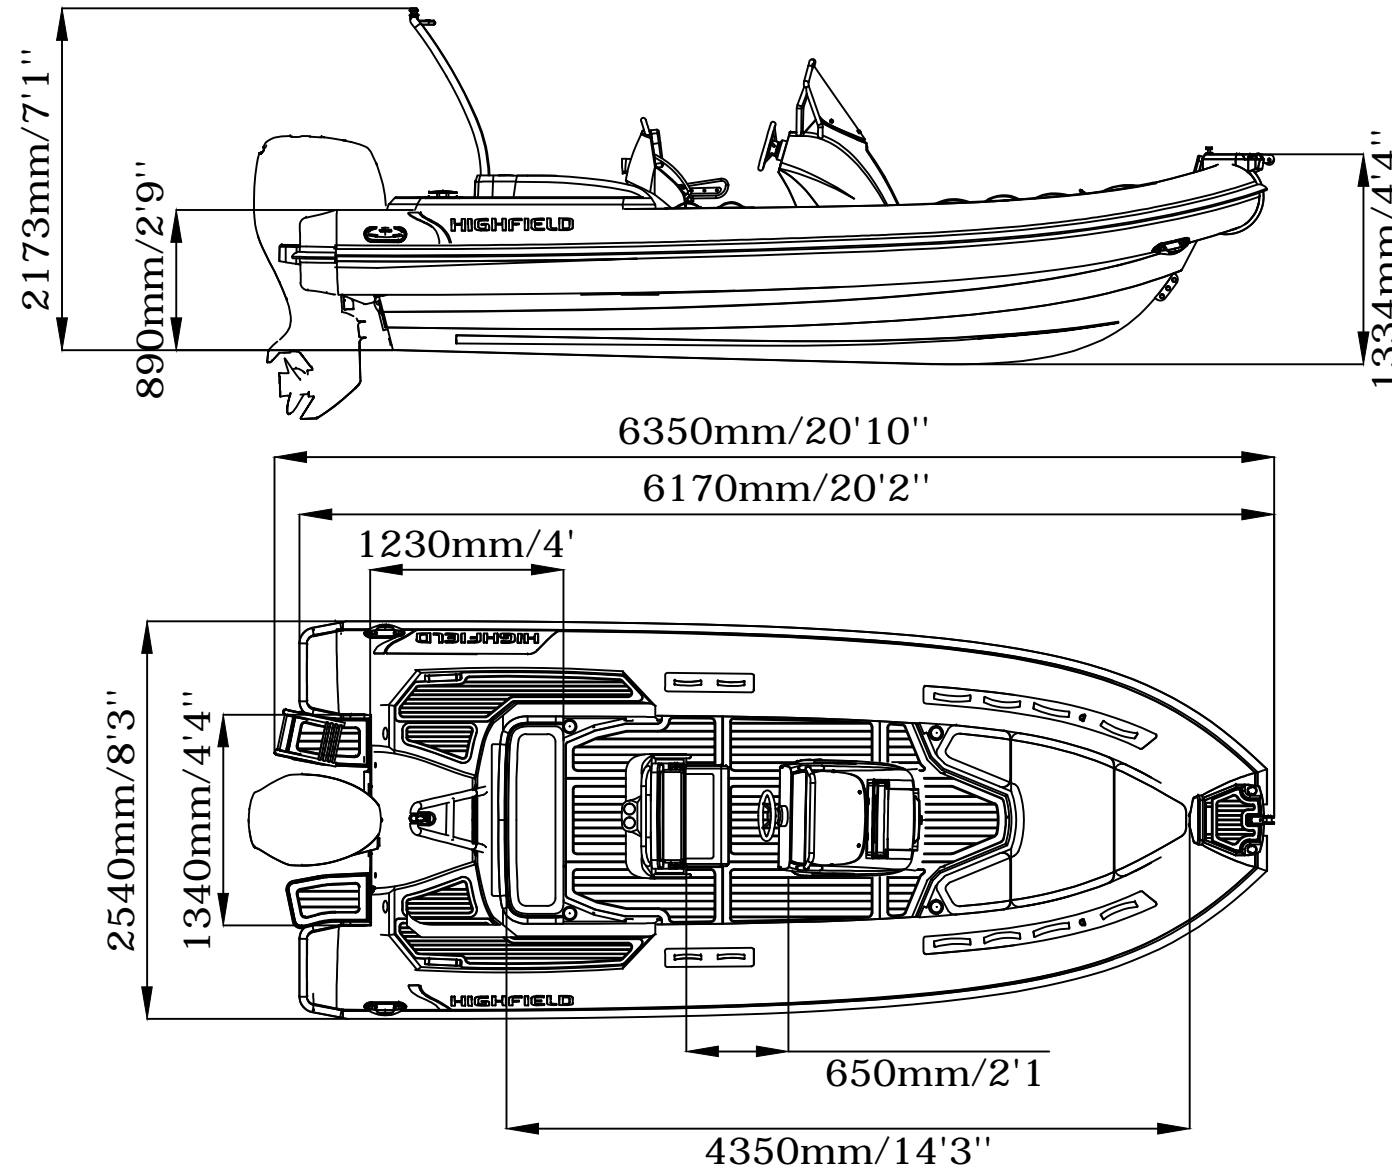

SPORT 650

SPECIFICATIONS

531-470mm/1'9"-1'7"

SPECIFICATIONS AND MAXIMUM CAPACITIES (Subject to change without notice. Tolerances: dimensions ±2.5%, weights ±5%)

MODEL	ISO 5819 PART	ISO 6185	Crew		#	Weight		Shaft	Outboard Engine		Shower kit		Fuel tank Capacity		Tow post		Rollbar		Wet Weight (Approximate) 150HP (111.9KW) + Fuel		AIR CHAMBERS	Pressure					
			KG	LB		KG	LB		KG	LB	KG	LB	L	GAL	KG	LB	KG	LB	KG	LB		PSI	BAR				
SPORT 650	3	C	1366	3011	13	975	2150	XL	111.9	150	260.7	575	783	1726	14.4	31.7	140	37	21	46	/	/	1193.1	2630	6	3.63	0.25

Boat weight includes: console, seat, sundeck, platform