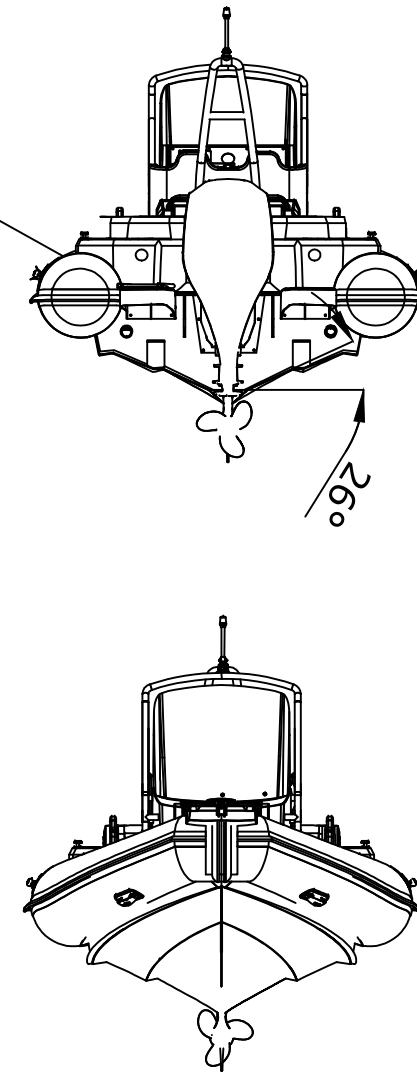

SPORT 650

SPECIFICATIONS

531-470mm/1'9"-1'7"

SPECIFICATIONS AND MAXIMUM CAPACITIES (Subject to change without notice. Tolerances: dimensions ±2.5%, weights ±5%)

MODEL	ISO 5819 PART	ISO 6185	Crew		#	Weight		Shaft	Outboard Engine		Shower kit		Fuel tank Capacity		Tow post		Rollbar		Wet Weight (Approximate) 150HP (111.9KW) + Fuel		AIR CHAMBERS	Pressure					
			KG	LB		KG	LB		KG	LB	KG	LB	L	GAL	KG	LB	KG	LB	KG	LB		PSI	BAR				
SPORT 650	3	C	1366	3011	13	975	2150	XL	111.9	150	260.7	575	783	1726	14.4	31.7	140	37	21	46	/	/	1193.1	2630	6	3.63	0.25

Boat weight includes: console, seat, sundeck, platform